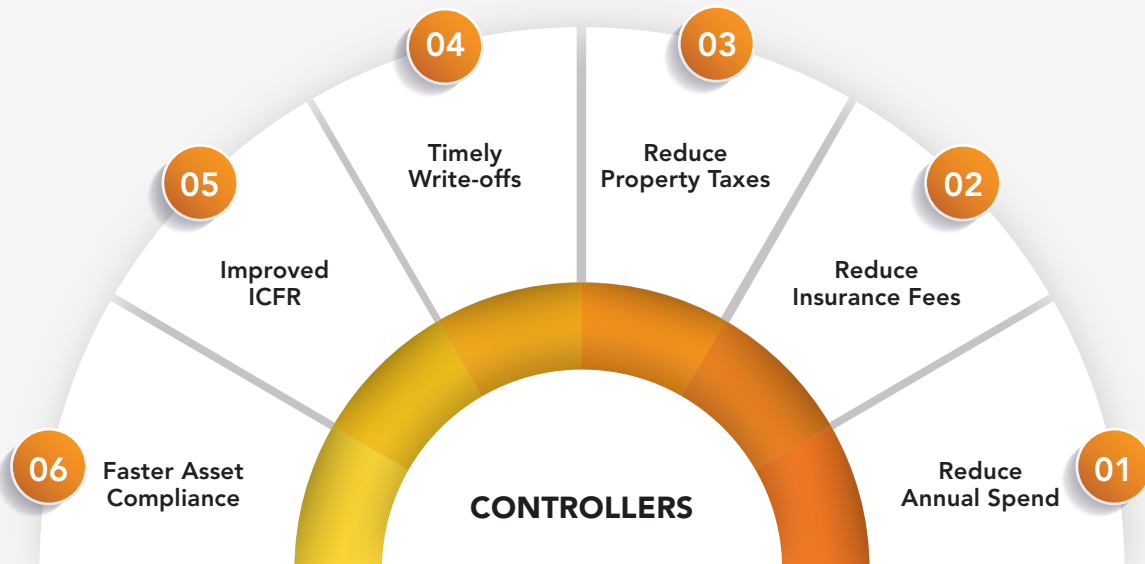

**Audit your warehouse assets
in the span of popping that corn**
Make every minute count!

**Partner
With
Intelligence**

Inthing- Tracking your
products at \$1.25 per
asset per year

ARCHITECTURE

APPLICABILITIES:

MACRO ASSET TRACKING:

CONTROLLERS / FIXED ASSET MANAGERS

/ FEATURES:

PLACES TO USE:

Datacenters, office buildings, remote offices, Research Labs, Assembly lines, clean rooms, industrial facilities, maintenance sheds, service vehicles, warehouses, process industries, Healthcare facilities, school districts, colleges,