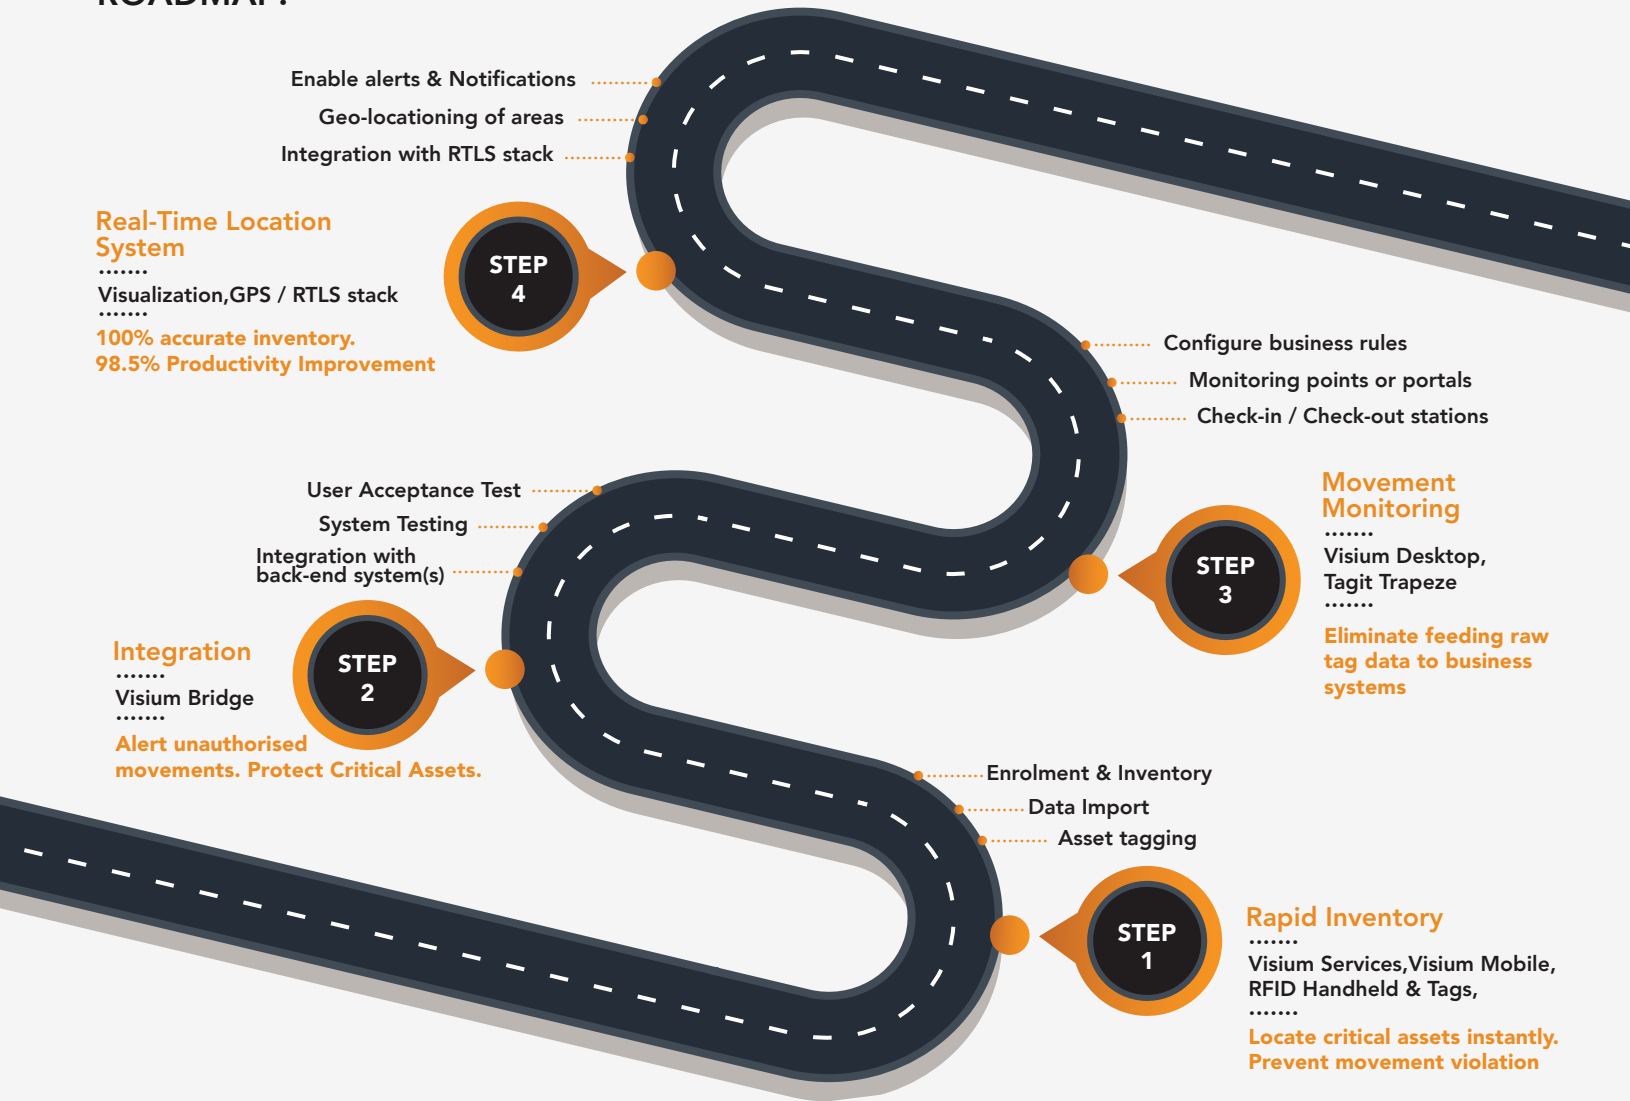

**Audit your warehouse assets
in the span of popping that corn**
Make every minute count!

**Partner
With
Intelligence**

Inthing- Tracking your
products at \$1.25 per
asset per year

ARCHITECTURE

APPLICABILITIES:

MACRO ASSET TRACKING:

CONTROLLERS / FIXED ASSET MANAGERS

/ FEATURES:

PLACES TO USE:

Datacenters, office buildings, remote offices, Research Labs, Assembly lines, clean rooms, industrial facilities, maintenance sheds, service vehicles, warehouses, process industries, Healthcare facilities, school districts, colleges,

ROADMAP:

TENETS: