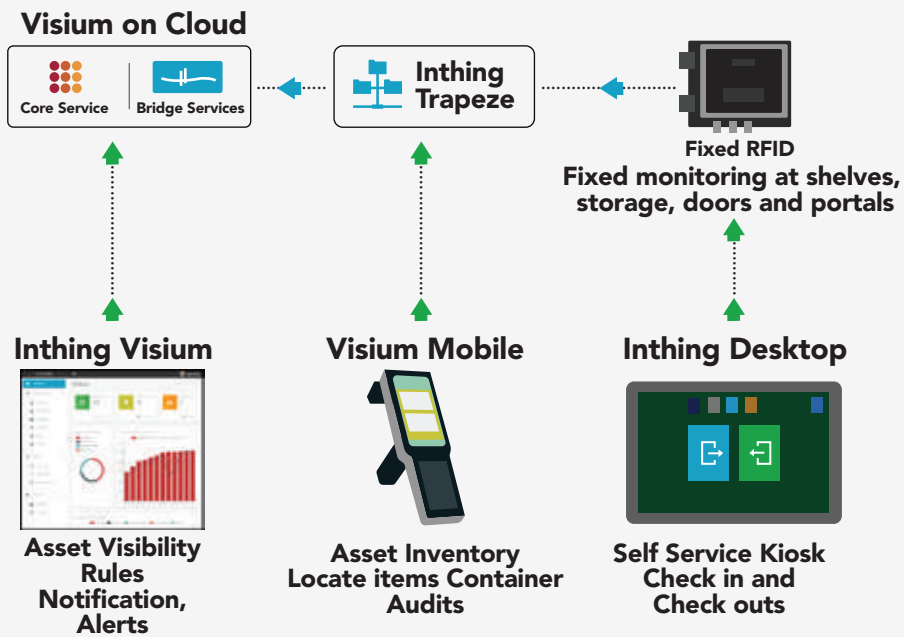

**Audit your warehouse assets
in the span of popping that corn**
Make every minute count!

**Partner
With
Intelligence**

Inthing- Tracking your
products at \$1.25 per
asset per year

ARCHITECTURE

APPLICABILITIES:

MACRO ASSET TRACKING:

CONTROLLERS / FIXED ASSET MANAGERS

/ FEATURES:

PLACES TO USE:

Datacenters, office buildings, remote offices, Research Labs, Assembly lines, clean rooms, industrial facilities, maintenance sheds, service vehicles, warehouses, process industries, Healthcare facilities, school districts, colleges,

ROADMAP:

TENETS: